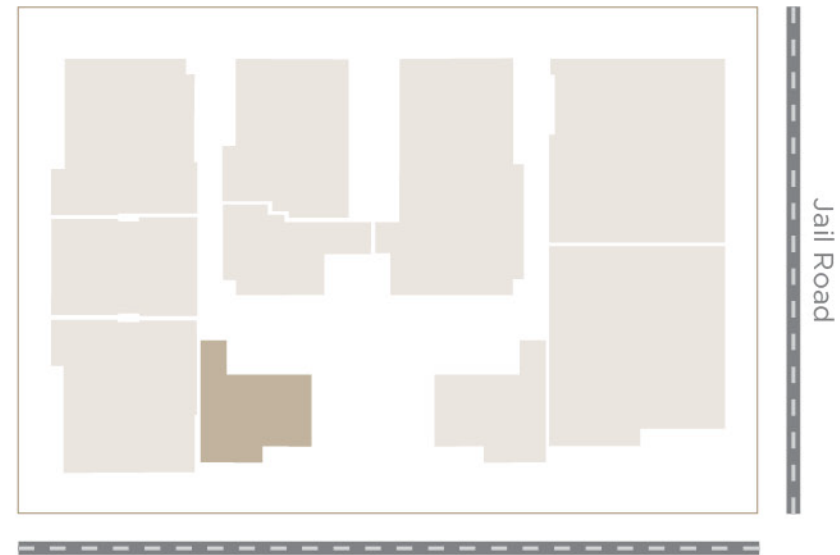

Floor Plans

1 BEDROOM APARTMENT

Floors 6th to 21st...

- 1 Bedroom
- 1 Bathroom
- 1 Lounge & Dining
- 1 Kitchen

KEY PLAN

Jail Road

Main Boulevard, Gulberg

One Bed Type 8

KEY PLAN

Five Bed Duplex Type 12
Upper Level

Five Bed Duplex Type 12
Lower Level