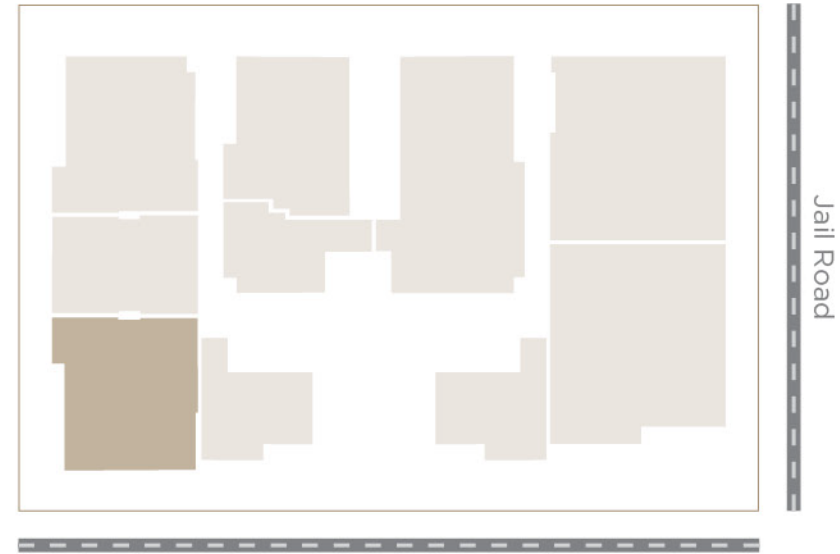

2 BEDROOM APARTMENT

Floors 6th to 21st...

2 Bedroom
2 Bathroom
1 Living & Dining
1 Kitchen

KEY PLAN

Main Boulevard, Gulberg